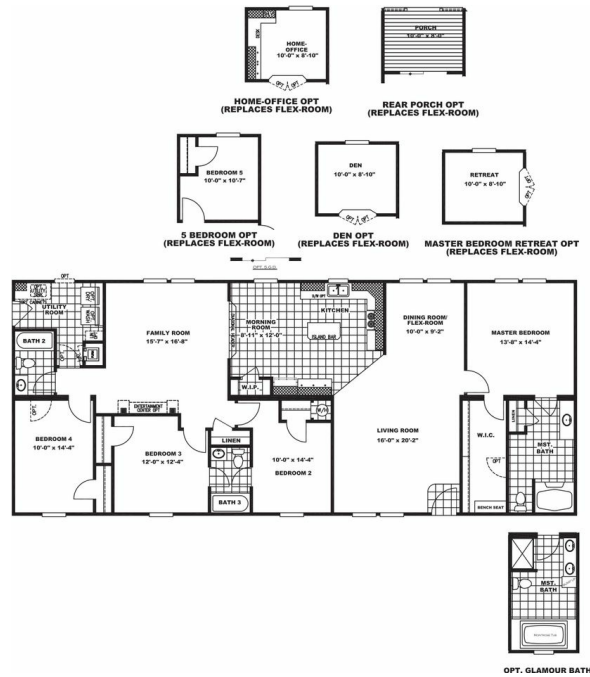

BROOKLINE FLEX

BROOKLINE FLEX Model number: 25AMQ32724AH18

4 beds • 2 baths • 2304 sq.ft. • 32' width • 72' depth

Our home building facilities invest in continuous product and process improvements. Plans, dimensions, features, materials, specifications and availability are subject to change without notice or obligation. Renderings and floor plans are representative likenesses of our homes and may differ from the actual homes. We invite you to tour a Home Center near you and inspect the highest value in quality housing available or call (256) 820-0510 to speak with a Home Consultant. Copyright 2017, CMH. All rights reserved.