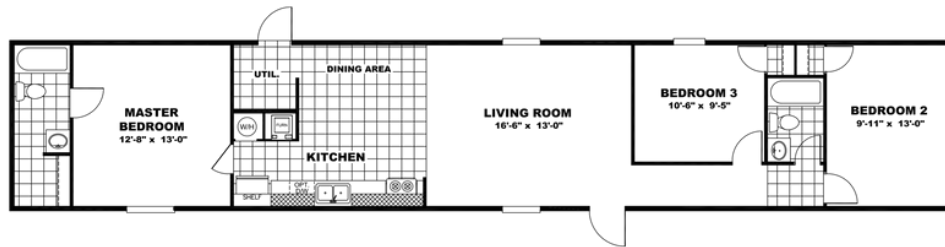

## EXHILARATION Model number: 47TRU14763AH18

**3 beds • 2 baths • 1064 sq.ft. • 14' width • 76' depth**

Our home building facilities invest in continuous product and process improvements. Plans, dimensions, features, materials, specifications and availability are subject to change without notice or obligation. Renderings and floor plans are representative likenesses of our homes and may differ from the actual homes. We invite you to tour a Home Center near you and inspect the highest value in quality housing available or call (256) 820-0510 to speak with a Home Consultant. Copyright 2017, CMH. All rights reserved.