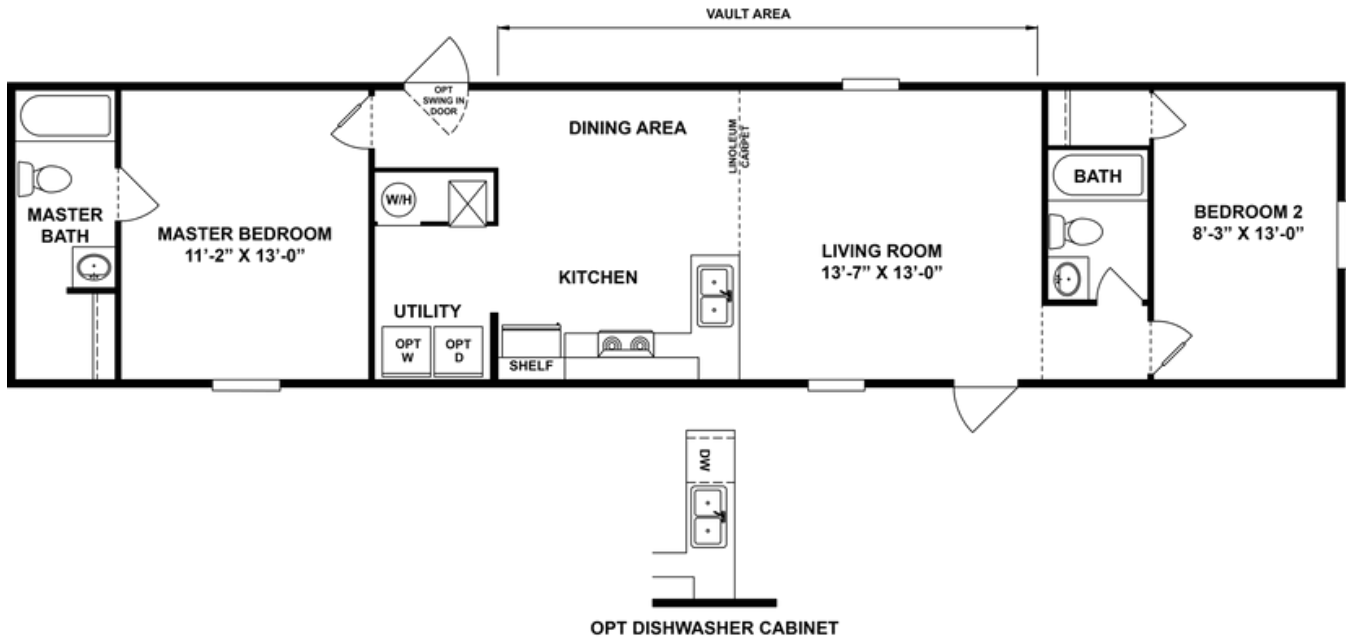

DELIGHT Model number: 47TRS14602AH19

3 beds • 2 baths • 840 sq.ft. • 14' width • 60' depth

Our home building facilities invest in continuous product and process improvements. Plans, dimensions, features, materials, specifications and availability are subject to change without notice or obligation. Renderings and floor plans are representative likenesses of our homes and may differ from the actual homes. We invite you to tour a Home Center near you and inspect the highest value in quality housing available or call (256) 820-0510 to speak with a Home Consultant. Copyright 2017, CMH. All rights reserved.

<https://www.truvaluealexandria.com>

**TRU VALUE HOMES-
ALEXANDRIA**

6962 HIGHWAY 431
ALEXANDRIA, AL 36250

Monday - Thursday: 9am to 6pm
Friday: 9am to 6pm
Saturday: 9am to 5pm
Sunday: Closed

(256) 820-0510